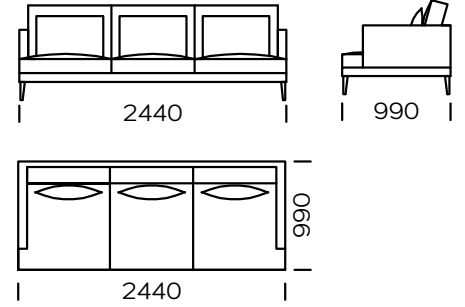

## LEGS

oak wood, available in 4 colors

natural

brown 22-51

brown 22-55

black 29-10

Technical information Sofa PARADISE (mm)					
1	Total high	870	5	Armrest width	80
2	Seat height	400	6	Total depth	990
3	Legs height	165	7	Seat depth	700
4	Armrest height	640	8	Sleeping area	-

Sofa 1

Sofa 2

Sofa 3

Left seat 1

Left seat 2

Left seat 3

Central seat 1

Central seat 2