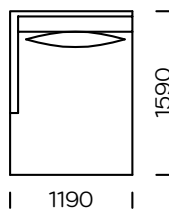

## LEGS

oak wood, available in 4 colors

natural

brown 22-51

brown 22-55

black 29-10

Technical information Sofa PARADISE (mm)					
1	Total high	870	5	Armrest width	80
2	Seat height	400	6	Total depth	990
3	Legs height	165	7	Seat depth	700
4	Armrest height	640	8	Sleeping area	-

Sofa 1

Sofa 2

Sofa 3

Left seat 1

Left seat 2

Left seat 3

Central seat 1

Central seat 2

All offered elements can be order in the left and right option

Corner seat

Left chaise longue 1

Left chaise longue 2

All offered elements can be order in the left and right option