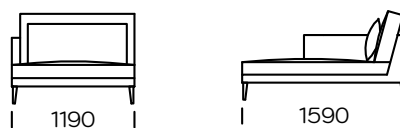

## LEGS

oak wood, available in 4 colors

natural

brown 22-51

brown 22-55

black 29-10

Technical information Sofa PARADISE (mm)					
1	Total high	870	5	Armrest width	80
2	Seat height	400	6	Total depth	990
3	Legs height	165	7	Seat depth	700
4	Armrest height	640	8	Sleeping area	-

All offered elements can be order in the left and right option

Corner seat

Left chaise longue 1

Left chaise longue 2

All offered elements can be order in the left and right option