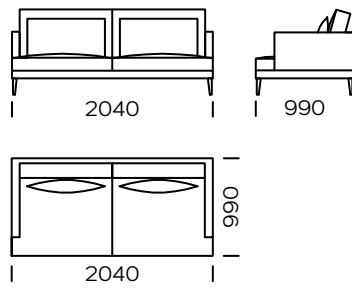

## LEGS

oak wood, available in 4 colors

natural

brown 22-51

brown 22-55

black 29-10

Technical information Sofa PARADISE (mm)					
1	Total high	870	5	Armrest width	80
2	Seat height	400	6	Total depth	990
3	Legs height	165	7	Seat depth	700
4	Armrest height	640	8	Sleeping area	-

Sofa 1

Sofa 2

Sofa 3

Left seat 1

Left seat 2

Left seat 3

Central seat 1

Central seat 2