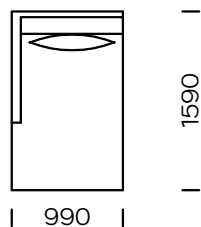

## LEGS

oak wood, available in 4 colors

natural

brown 22-51

brown 22-55

black 29-10

Technical information Sofa PARADISE (mm)					
1	Total high	870	5	Armrest width	80
2	Seat height	400	6	Total depth	990
3	Legs height	165	7	Seat depth	700
4	Armrest height	640	8	Sleeping area	-

Sofa 1

Sofa 2

Sofa 3

Left seat 1

Left seat 2

Left seat 3

Central seat 1

Central seat 2

All offered elements can be order in the left and right option

Corner seat

Left chaise longue 1

Left chaise longue 2

All offered elements can be order in the left and right option