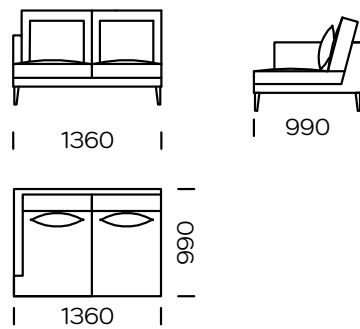

## LEGS

oak wood, available in 4 colors

natural

brown 22-51

brown 22-55

black 29-10

Technical information Sofa PARADISE (mm)					
1	Total high	870	5	Armrest width	80
2	Seat height	400	6	Total depth	990
3	Legs height	165	7	Seat depth	700
4	Armrest height	640	8	Sleeping area	-

Sofa 1

Sofa 2

Sofa 3

Left seat 1

Left seat 2

Left seat 3

Central seat 1

Central seat 2

All offered elements can be order in the left and right option

Corner seat

Left chaise longue 1

Left chaise longue 2

All offered elements can be order in the left and right option