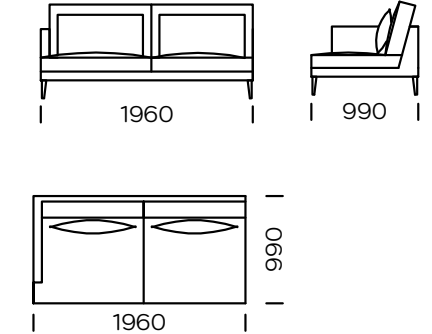

## LEGS

oak wood, available in 4 colors

natural

brown 22-51

brown 22-55

black 29-10

Technical information Sofa PARADISE (mm)					
1	Total high	870	5	Armrest width	80
2	Seat height	400	6	Total depth	990
3	Legs height	165	7	Seat depth	700
4	Armrest height	640	8	Sleeping area	-

Sofa 1

Sofa 2

Sofa 3

Left seat 1

Left seat 2

Left seat 3

Central seat 1

Central seat 2

All offered elements can be order in the left and right option

Corner seat

Left chaise longue 1

Left chaise longue 2

All offered elements can be order in the left and right option