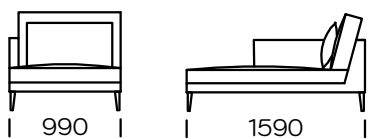

## LEGS

oak wood, available in 4 colors

natural

brown 22-51

brown 22-55

black 29-10

Technical information Sofa PARADISE (mm)					
1	Total high	870	5	Armrest width	80
2	Seat height	400	6	Total depth	990
3	Legs height	165	7	Seat depth	700
4	Armrest height	640	8	Sleeping area	-

Sofa 1

Sofa 2

Sofa 3

Left seat 1

Left seat 2

Left seat 3

Central seat 1

Central seat 2

All offered elements can be order in the left and right option

Corner seat

Left chaise longue 1

Left chaise longue 2

All offered elements can be order in the left and right option