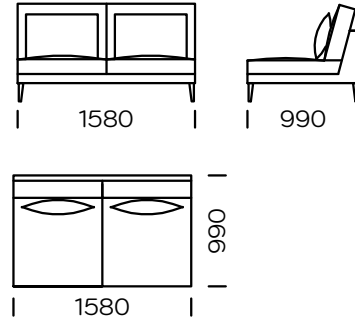

## LEGS

oak wood, available in 4 colors

natural

brown 22-51

brown 22-55

black 29-10

Technical information Sofa PARADISE (mm)					
1	Total high	870	5	Armrest width	80
2	Seat height	400	6	Total depth	990
3	Legs height	165	7	Seat depth	700
4	Armrest height	640	8	Sleeping area	-

Sofa 1

Sofa 2

Sofa 3

Left seat 1

Left seat 2

Left seat 3

Central seat 1

Central seat 2

All offered elements can be order in the left and right option

Corner seat

Left chaise longue 1

Left chaise longue 2

All offered elements can be order in the left and right option